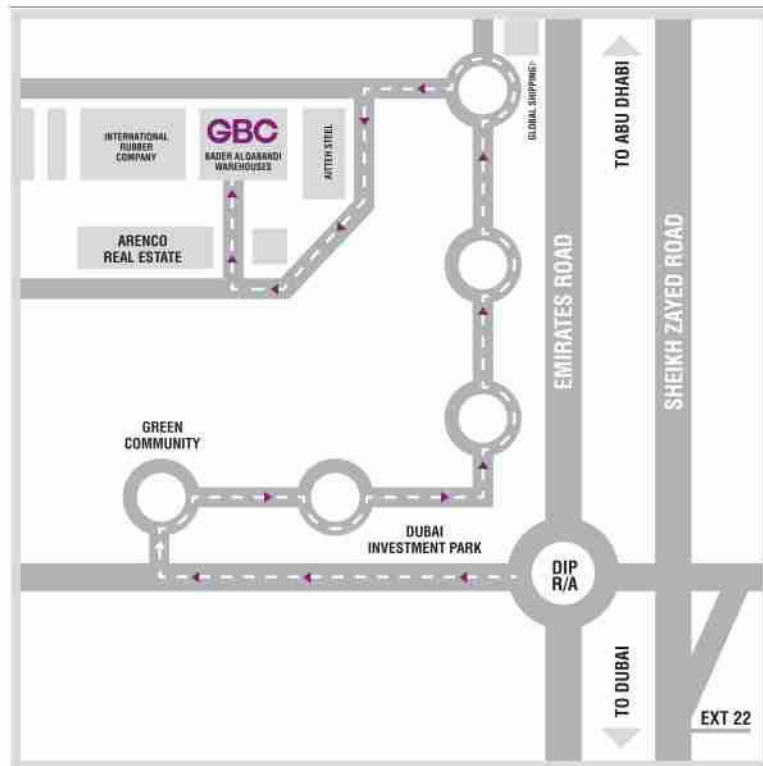

Dubai Investments Park Phase-1

CATERING SERVICES LLC

GBC Catering Services LLC
Warehouse No 20, Bader Al Qabandi Warehouse, DIP-Phase 1
Ph: +971-4-8895816
Mail: orders@ginnys.ae www.gbcdubai.co