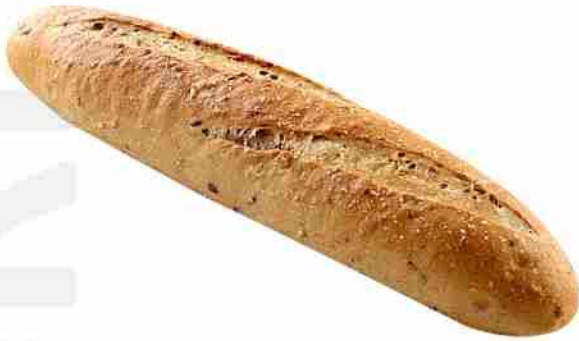

ARTISAN BREADS

Multigrain Baguette (11 inch)

1989016 150g 24 See